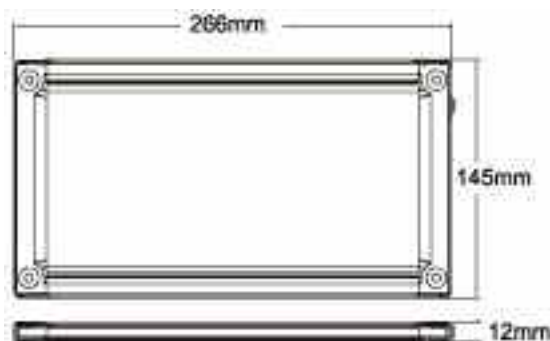

auto electrical parts

Technical Information Sheet

Part No. 0-668-75

Medium Interior Light

Durite's medium interior light consists of 72 square LED's. On/off switch. DC 10-30 volts. Frosted Lens.

Technical Drawing (not to scale)

Specification

Voltage	10-30 Volts DC
Material:	Lens: MS. Base: Alluminium and ABS Plastic
Colour	White
No. of LED's	72
Lumens	390 Approx.
Certificate	ECE R10.
Dimensions	Please see above

The information contained in this document is correct to the best of our knowledge at the time of printing. However, specifications may change at any time without notice.